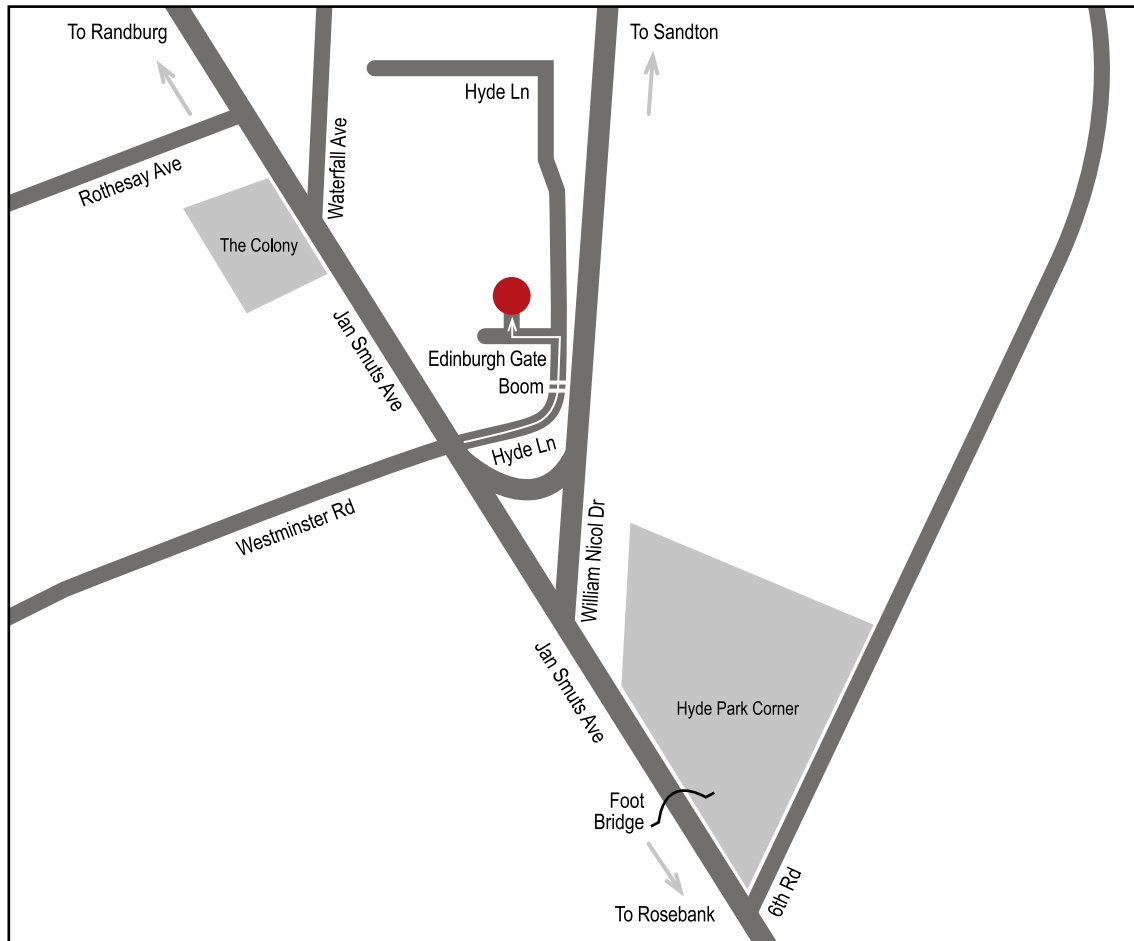

Jeremy Elwell  
073 181 7481  
jeremy@rocketsound.co.za  
www.rocketsound.co.za

26° 7' 24" S  
28° 1' 54" E

**2nd Floor, Edinburgh Gate  
Hyde Park Lane, Hyde Park**